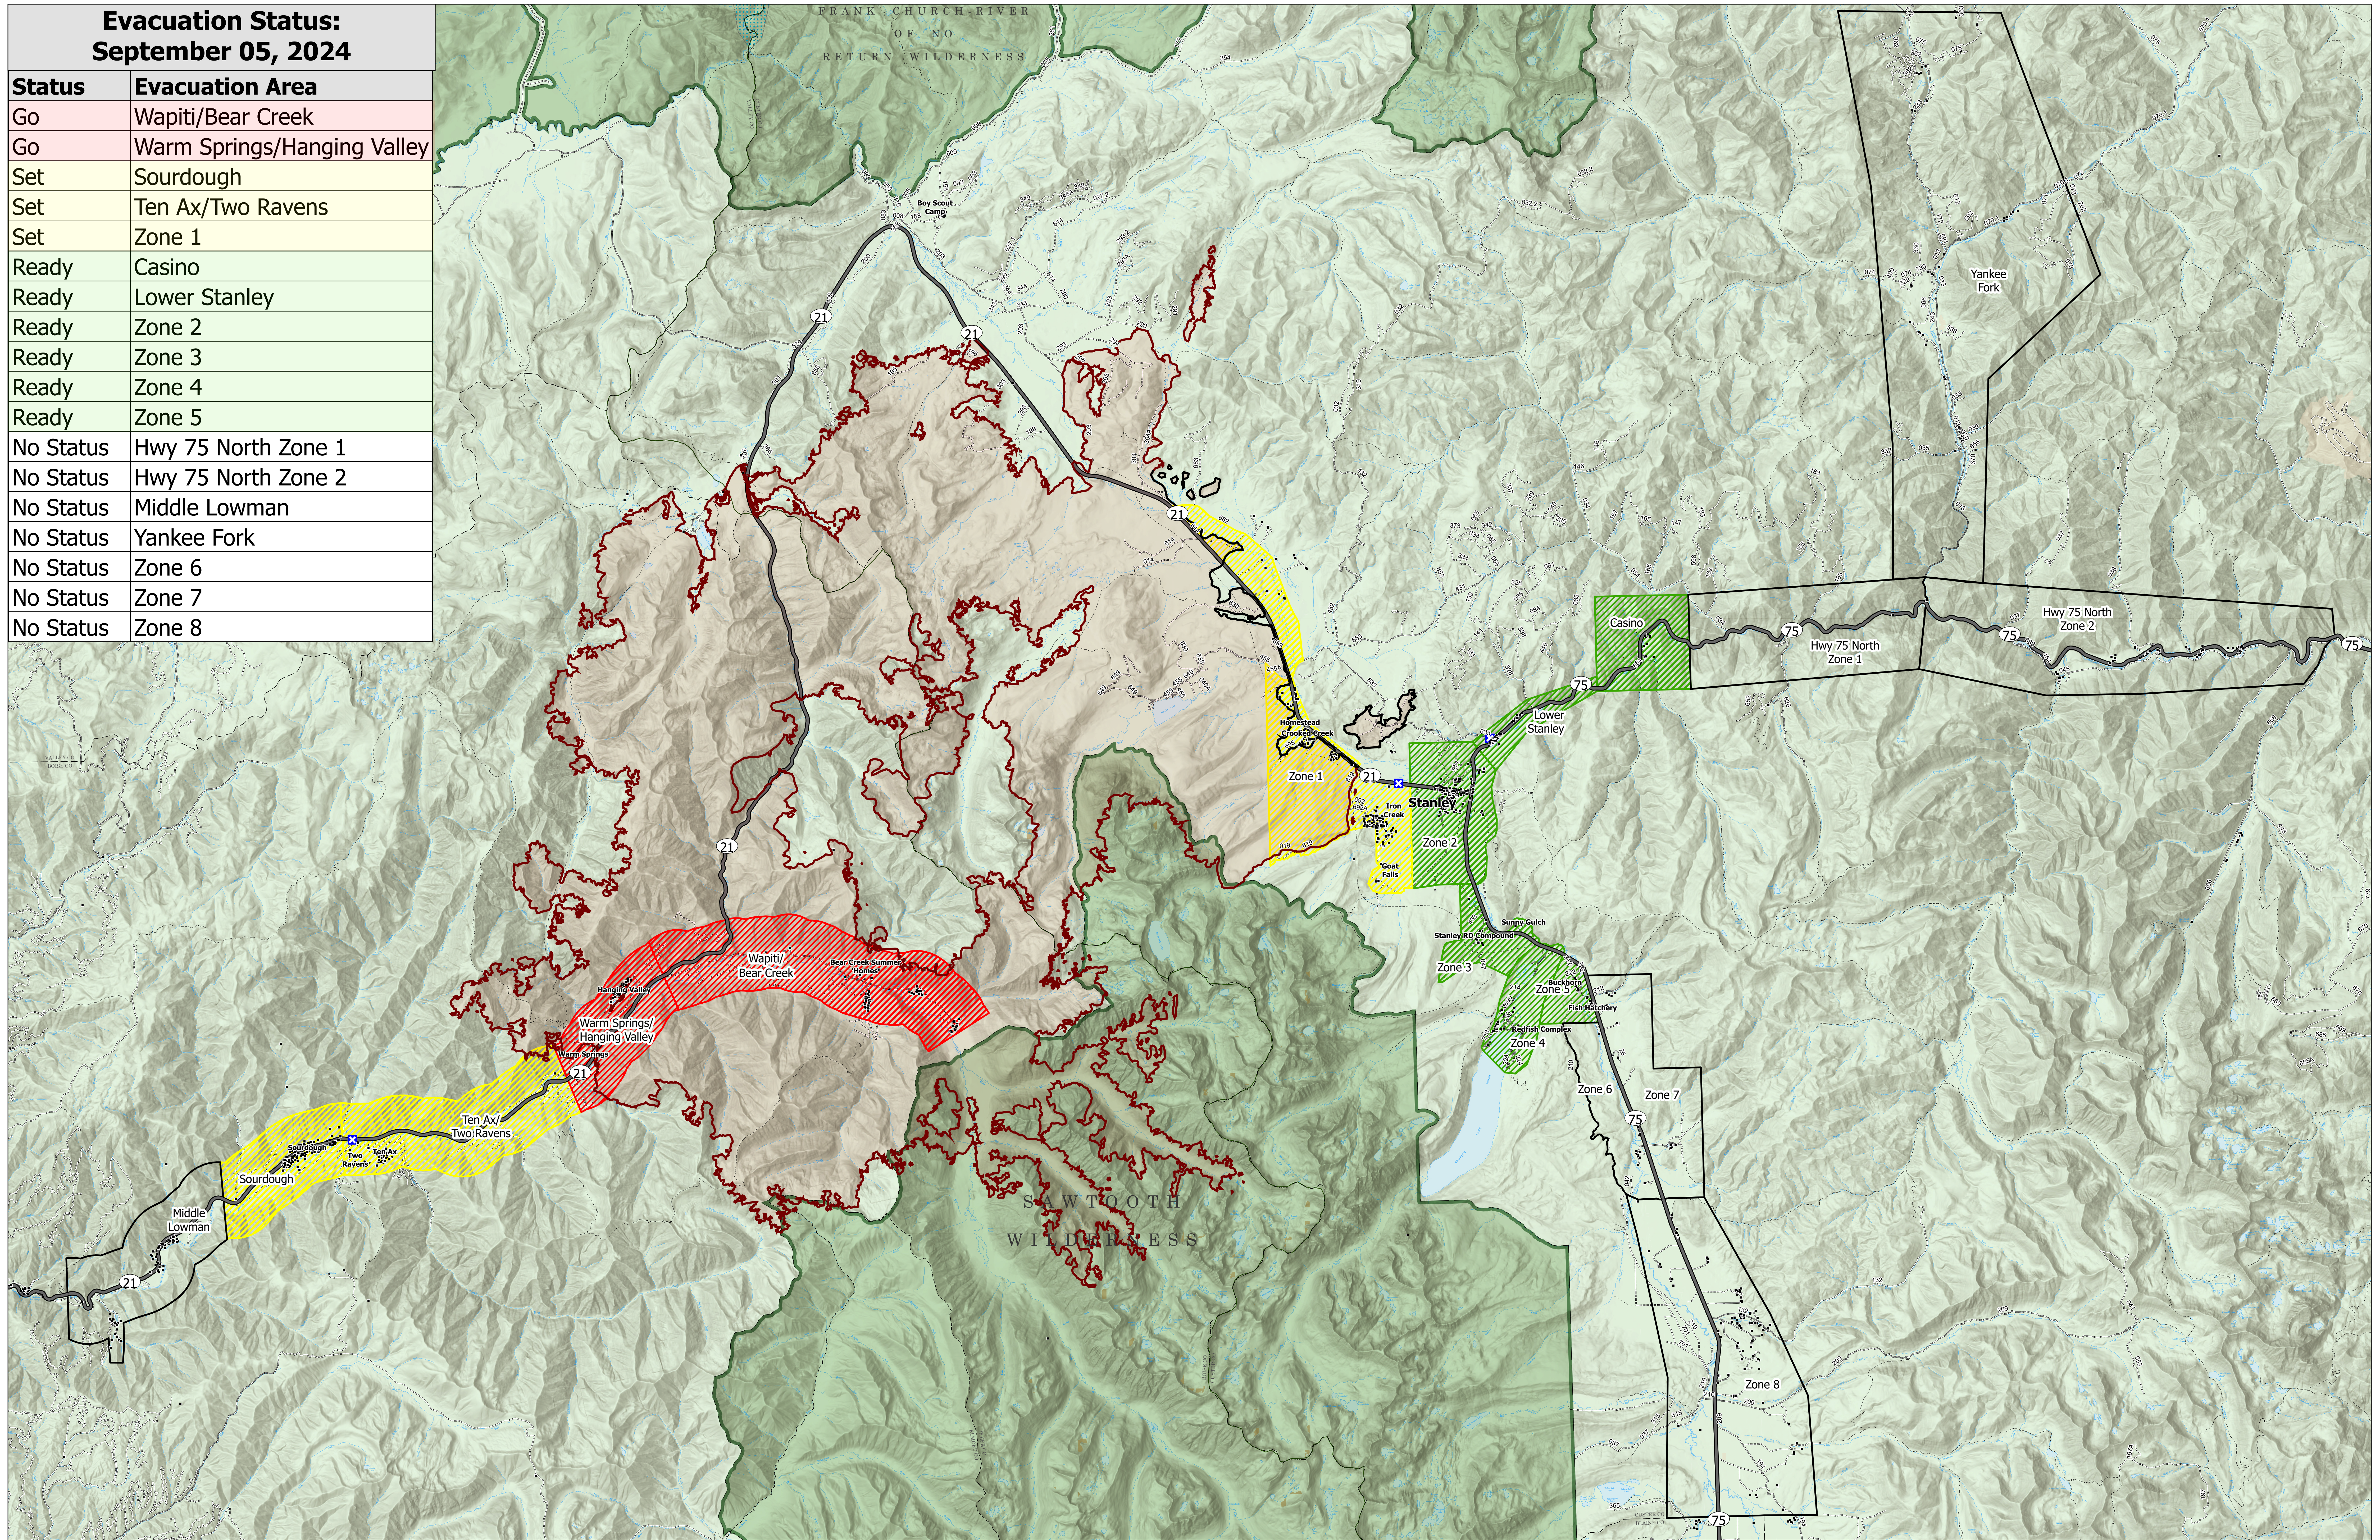

**Evacuation Status:  
September 05, 2024**

Status	Evacuation Area
Go	Wapiti/Bear Creek
Go	Warm Springs/Hanging Valley
Set	Sourdough
Set	Ten Ax/Two Ravens
Set	Zone 1
Ready	Casino
Ready	Lower Stanley
Ready	Zone 2
Ready	Zone 3
Ready	Zone 4
Ready	Zone 5
No Status	Hwy 75 North Zone 1
No Status	Hwy 75 North Zone 2
No Status	Middle Lowman
No Status	Yankee Fork
No Status	Zone 6
No Status	Zone 7
No Status	Zone 8

**Evacuation Map**  
September 05, 2024

WAPITI  
ID-BOF-000683

- Structure
- Closure
- Highway
- Contained
- Uncontained
- Wildfire Daily Fire Perimeter

- Evacuation Status**
- Ready
  - Set
  - Go
  - No Status

1:68,000 | RMCIMT1 | 9/5/2024 0952  
North American 1983 Datum, Lat/Long Grid